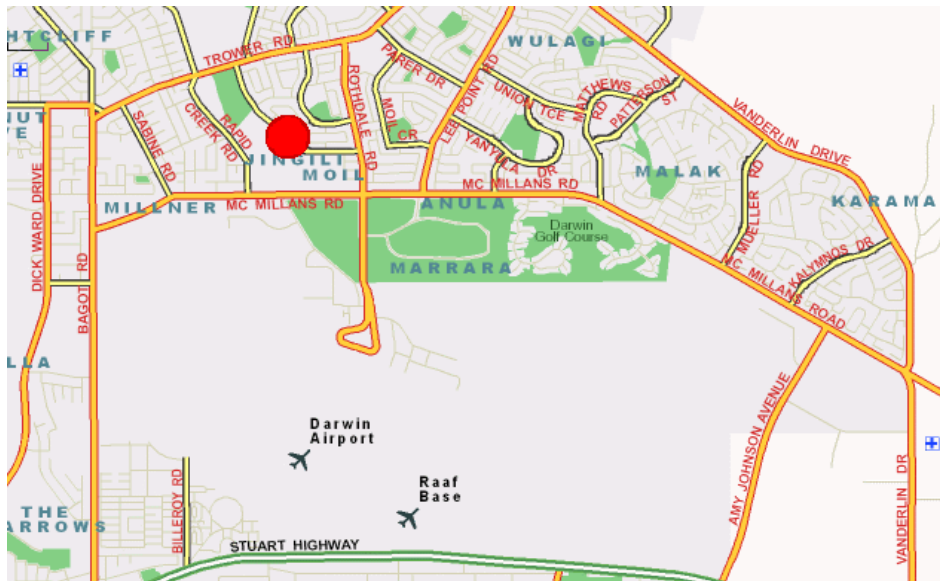

Feather Sanctuary

Location & Directions from Darwin Airport

49A Freshwater Road Jingili
Darwin Northern Territory
Australia

Figure 1:1 Feathers Sanctuary from Darwin Airport

Figure 1:2 Feathers Sanctuary 49A Freshwater Road Jingili